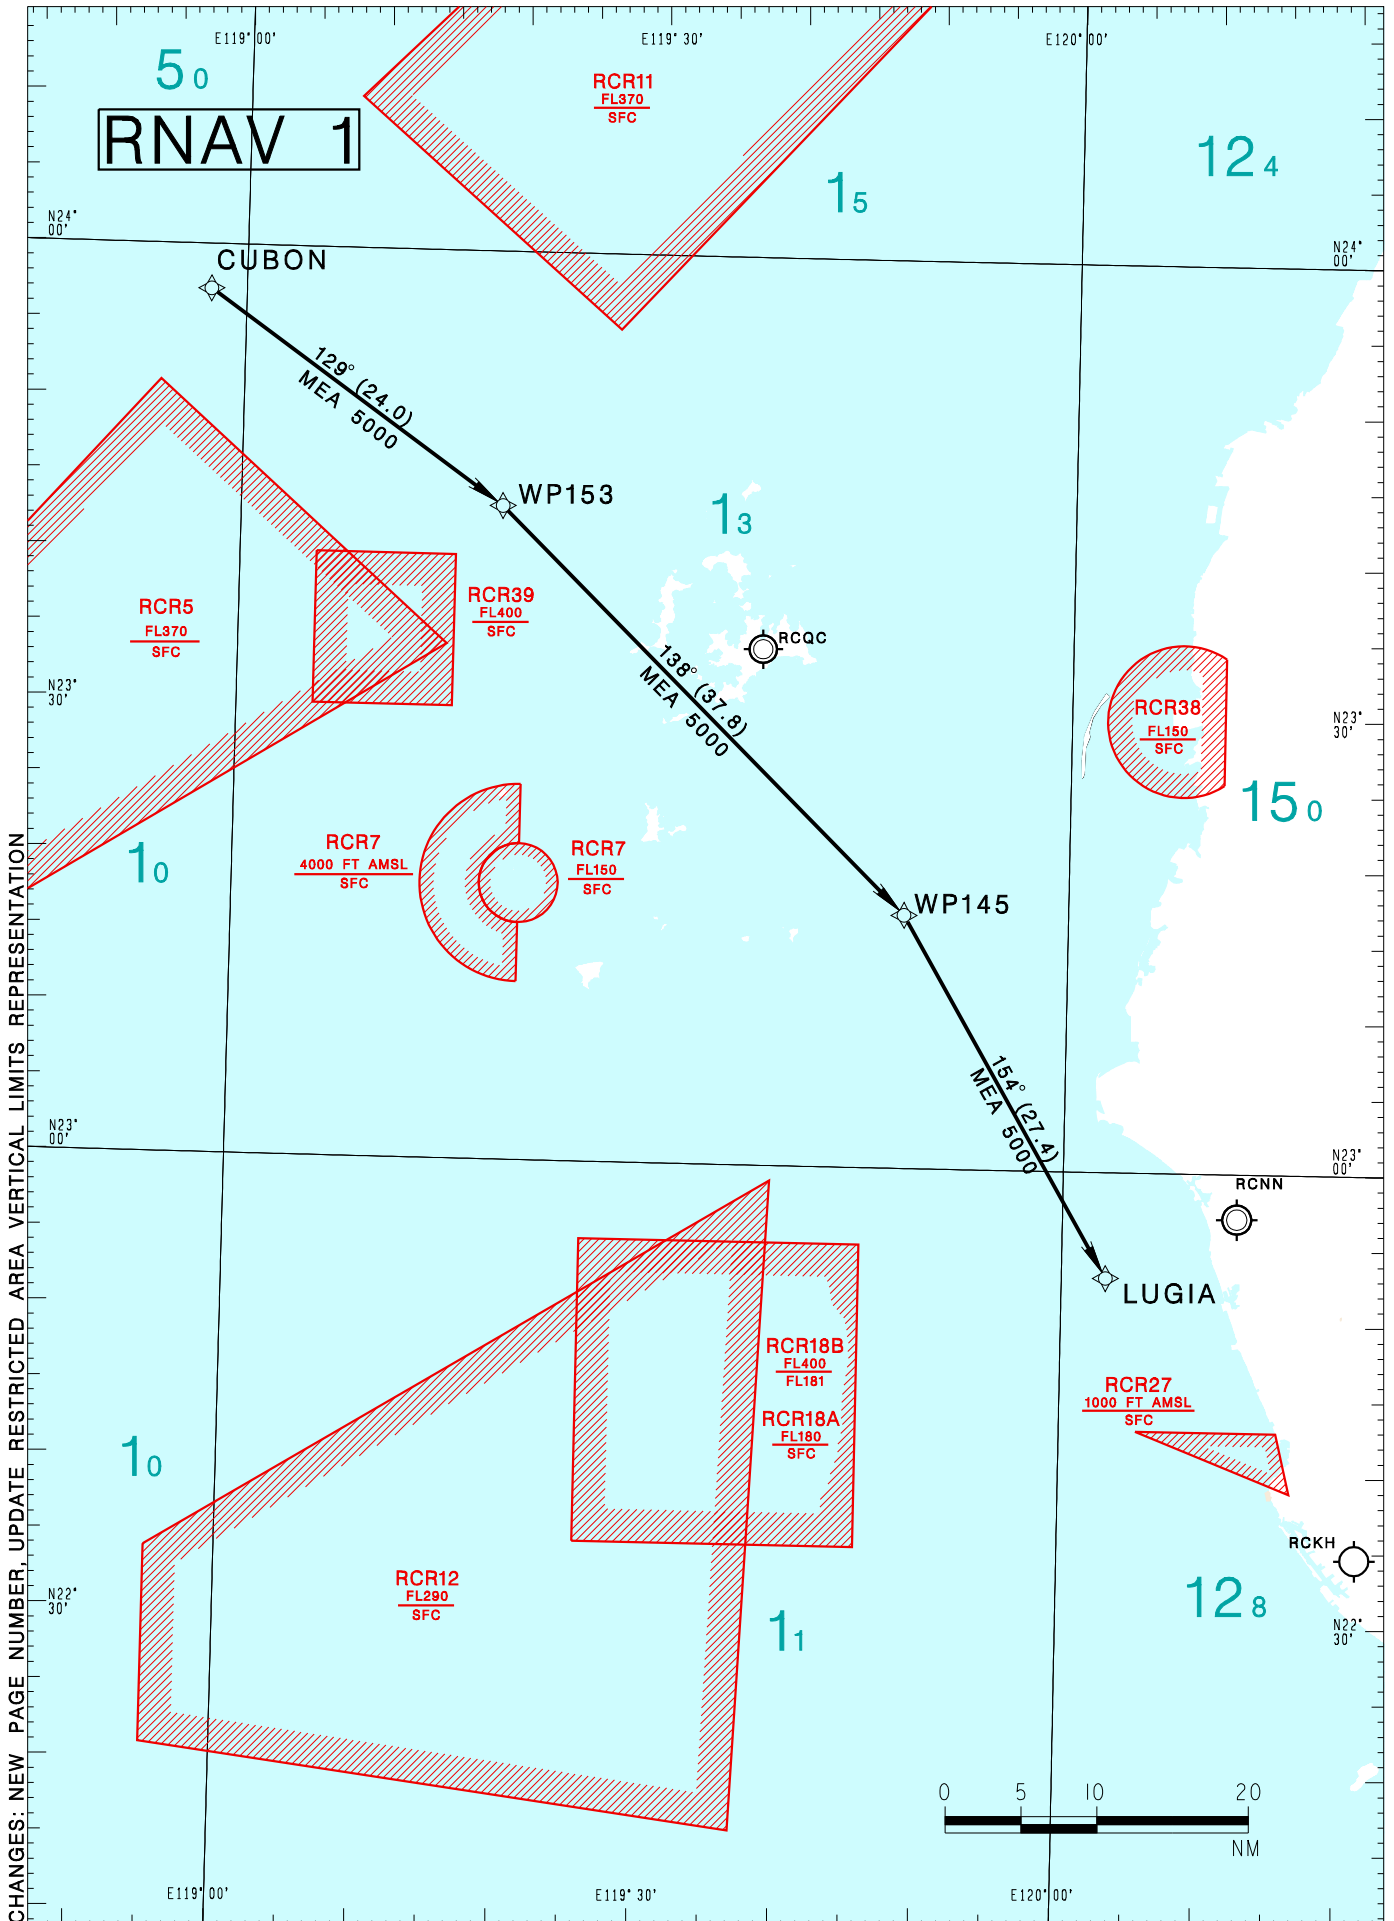

# T15 RNAV TRANSITION ROUTE

**RNAV 1**

CUBON

129° (24.0)  
MEA 5000

WP153

138° (37.8)  
MEA 5000

WP145

154° (27.4)  
MEA 5000

LUGIA

CHANGES: NEW PAGE NUMBER, UPDATE RESTRICTED AREA VERTICAL LIMITS REPRESENTATION